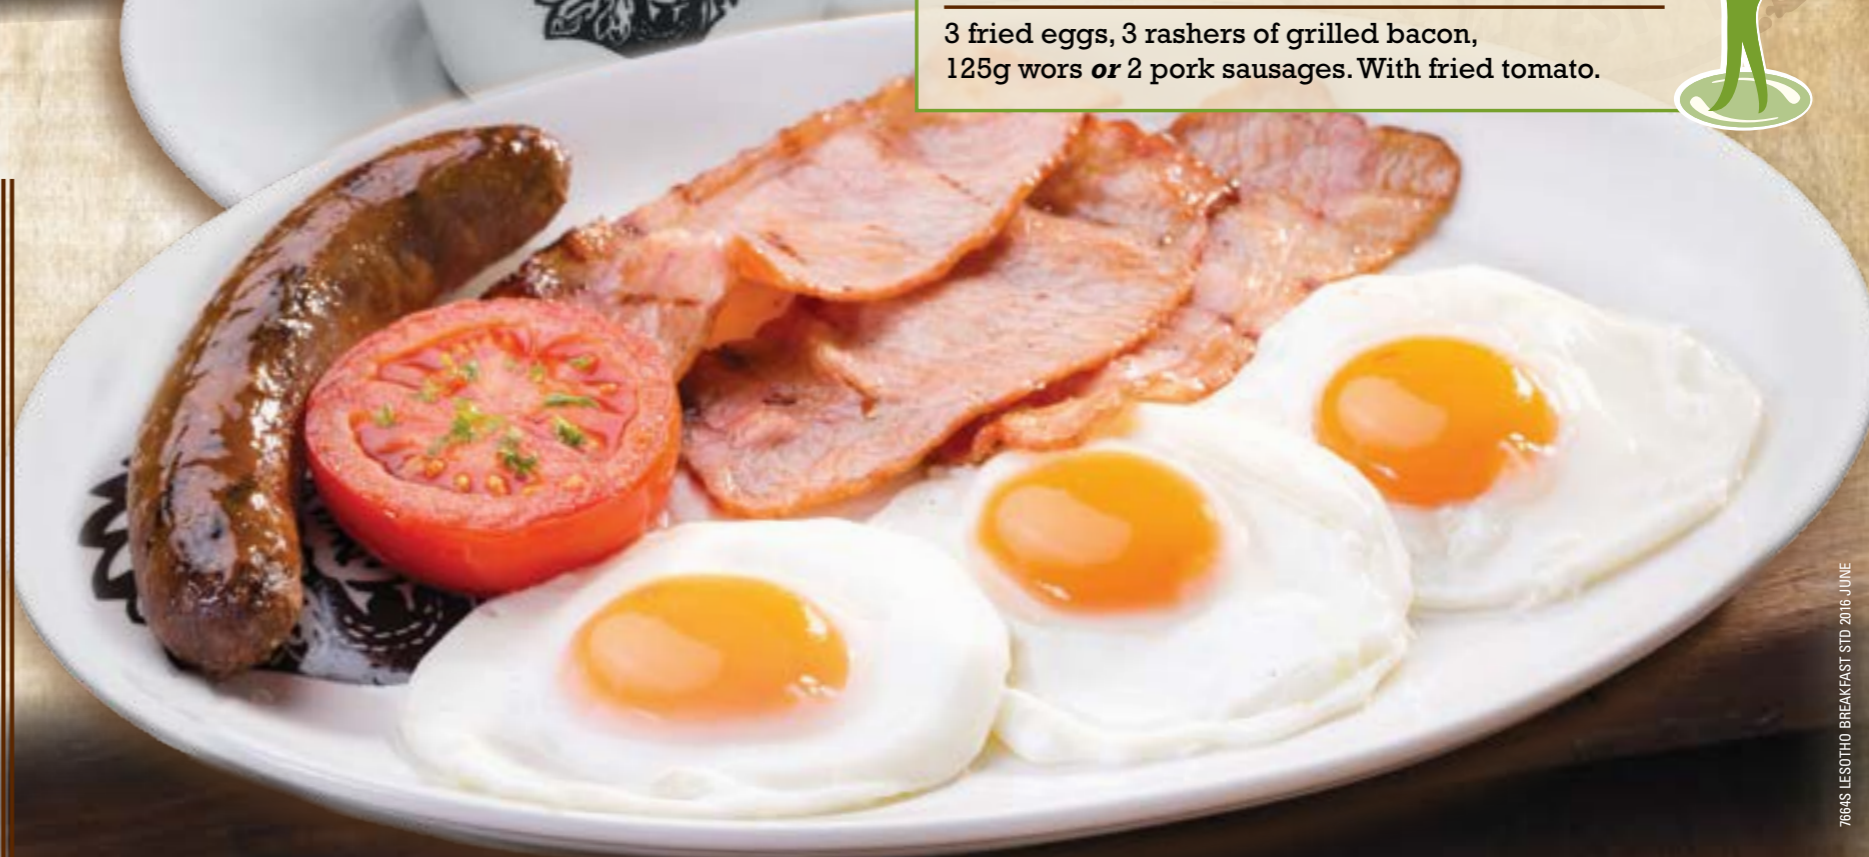

Chicken Livers
(100g) 18⁹⁰

2 Pork Sausages
(2 x 32g) 16⁹⁰

Wors
(125g) 19⁹⁰

2 Viennas
(2 x 50g) 16⁹⁰

Breakfast Juice
(275ml) 14⁹⁰

Baked Beans
(100g) 9⁹⁰

Savoury Mince
(100g) 18⁹⁰

The 'Carb-Conscious' Breakfast's claim is in relation to other Spur Breakfasts. Ts & Cs apply. Available until 11am. VAT incl. Per person. Eat-in only. No sharing. Cannot be used in conjunction with any other promotion. The visuals are for descriptive purposes and meals served could vary. Portion weights are raw weights. Customer Care: +27 21 525 6670. For more great offers visit www.spurcorp.nl.